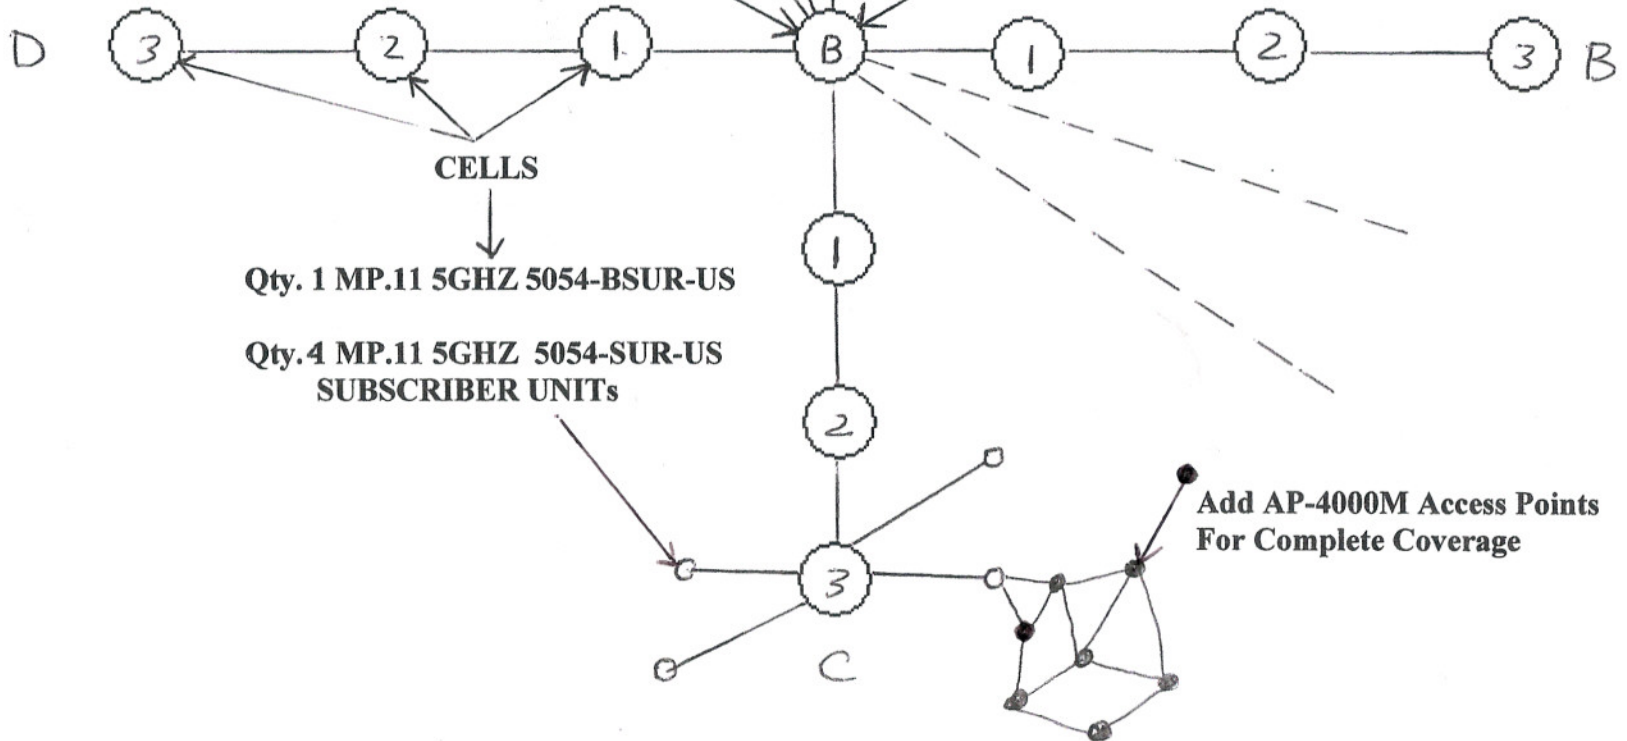

----- = FUTURE EXPANSION

TOWER REPEATER SITES

BASE

Qty. 3 MP.11 5GHZ 5054-BSUR-US

Qty. 3 120 Degree 14dBi
Sector Antennas 5054-SA120-14

Qty. 1 MP.11 5GHZ 5054-SUR-US
SUBSCRIBER UNIT

Qty. 1 MP.11 2454-QB-US-WORLD
2.4GHz Backhaul Links between
Tower Sites

BASE/POP

CELLS

Qty. 1 MP.11 5GHZ 5054-BSUR-US

Qty. 4 MP.11 5GHZ 5054-SUR-US
SUBSCRIBER UNITs

Add AP-4000M Access Points
For Complete Coverage